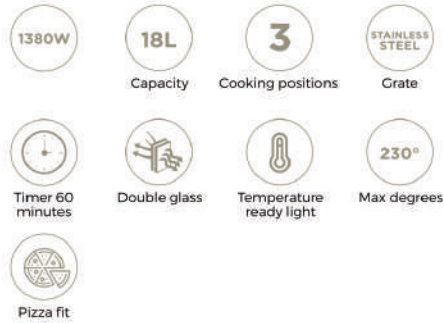

VINTAGE *line*

ELECTRIC OVEN

Mod. 979

Electric oven with 18 litres capacity pizza fit.

MRP ₹ 9490