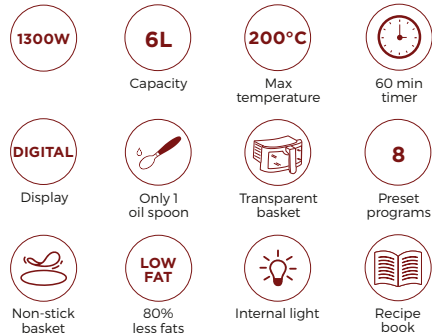

COOKING *line*

AIR FRYER 6L

Mod. 4626

Air fryer 6 Liters with transparent basket.

MRP ₹ 11990

Ariete